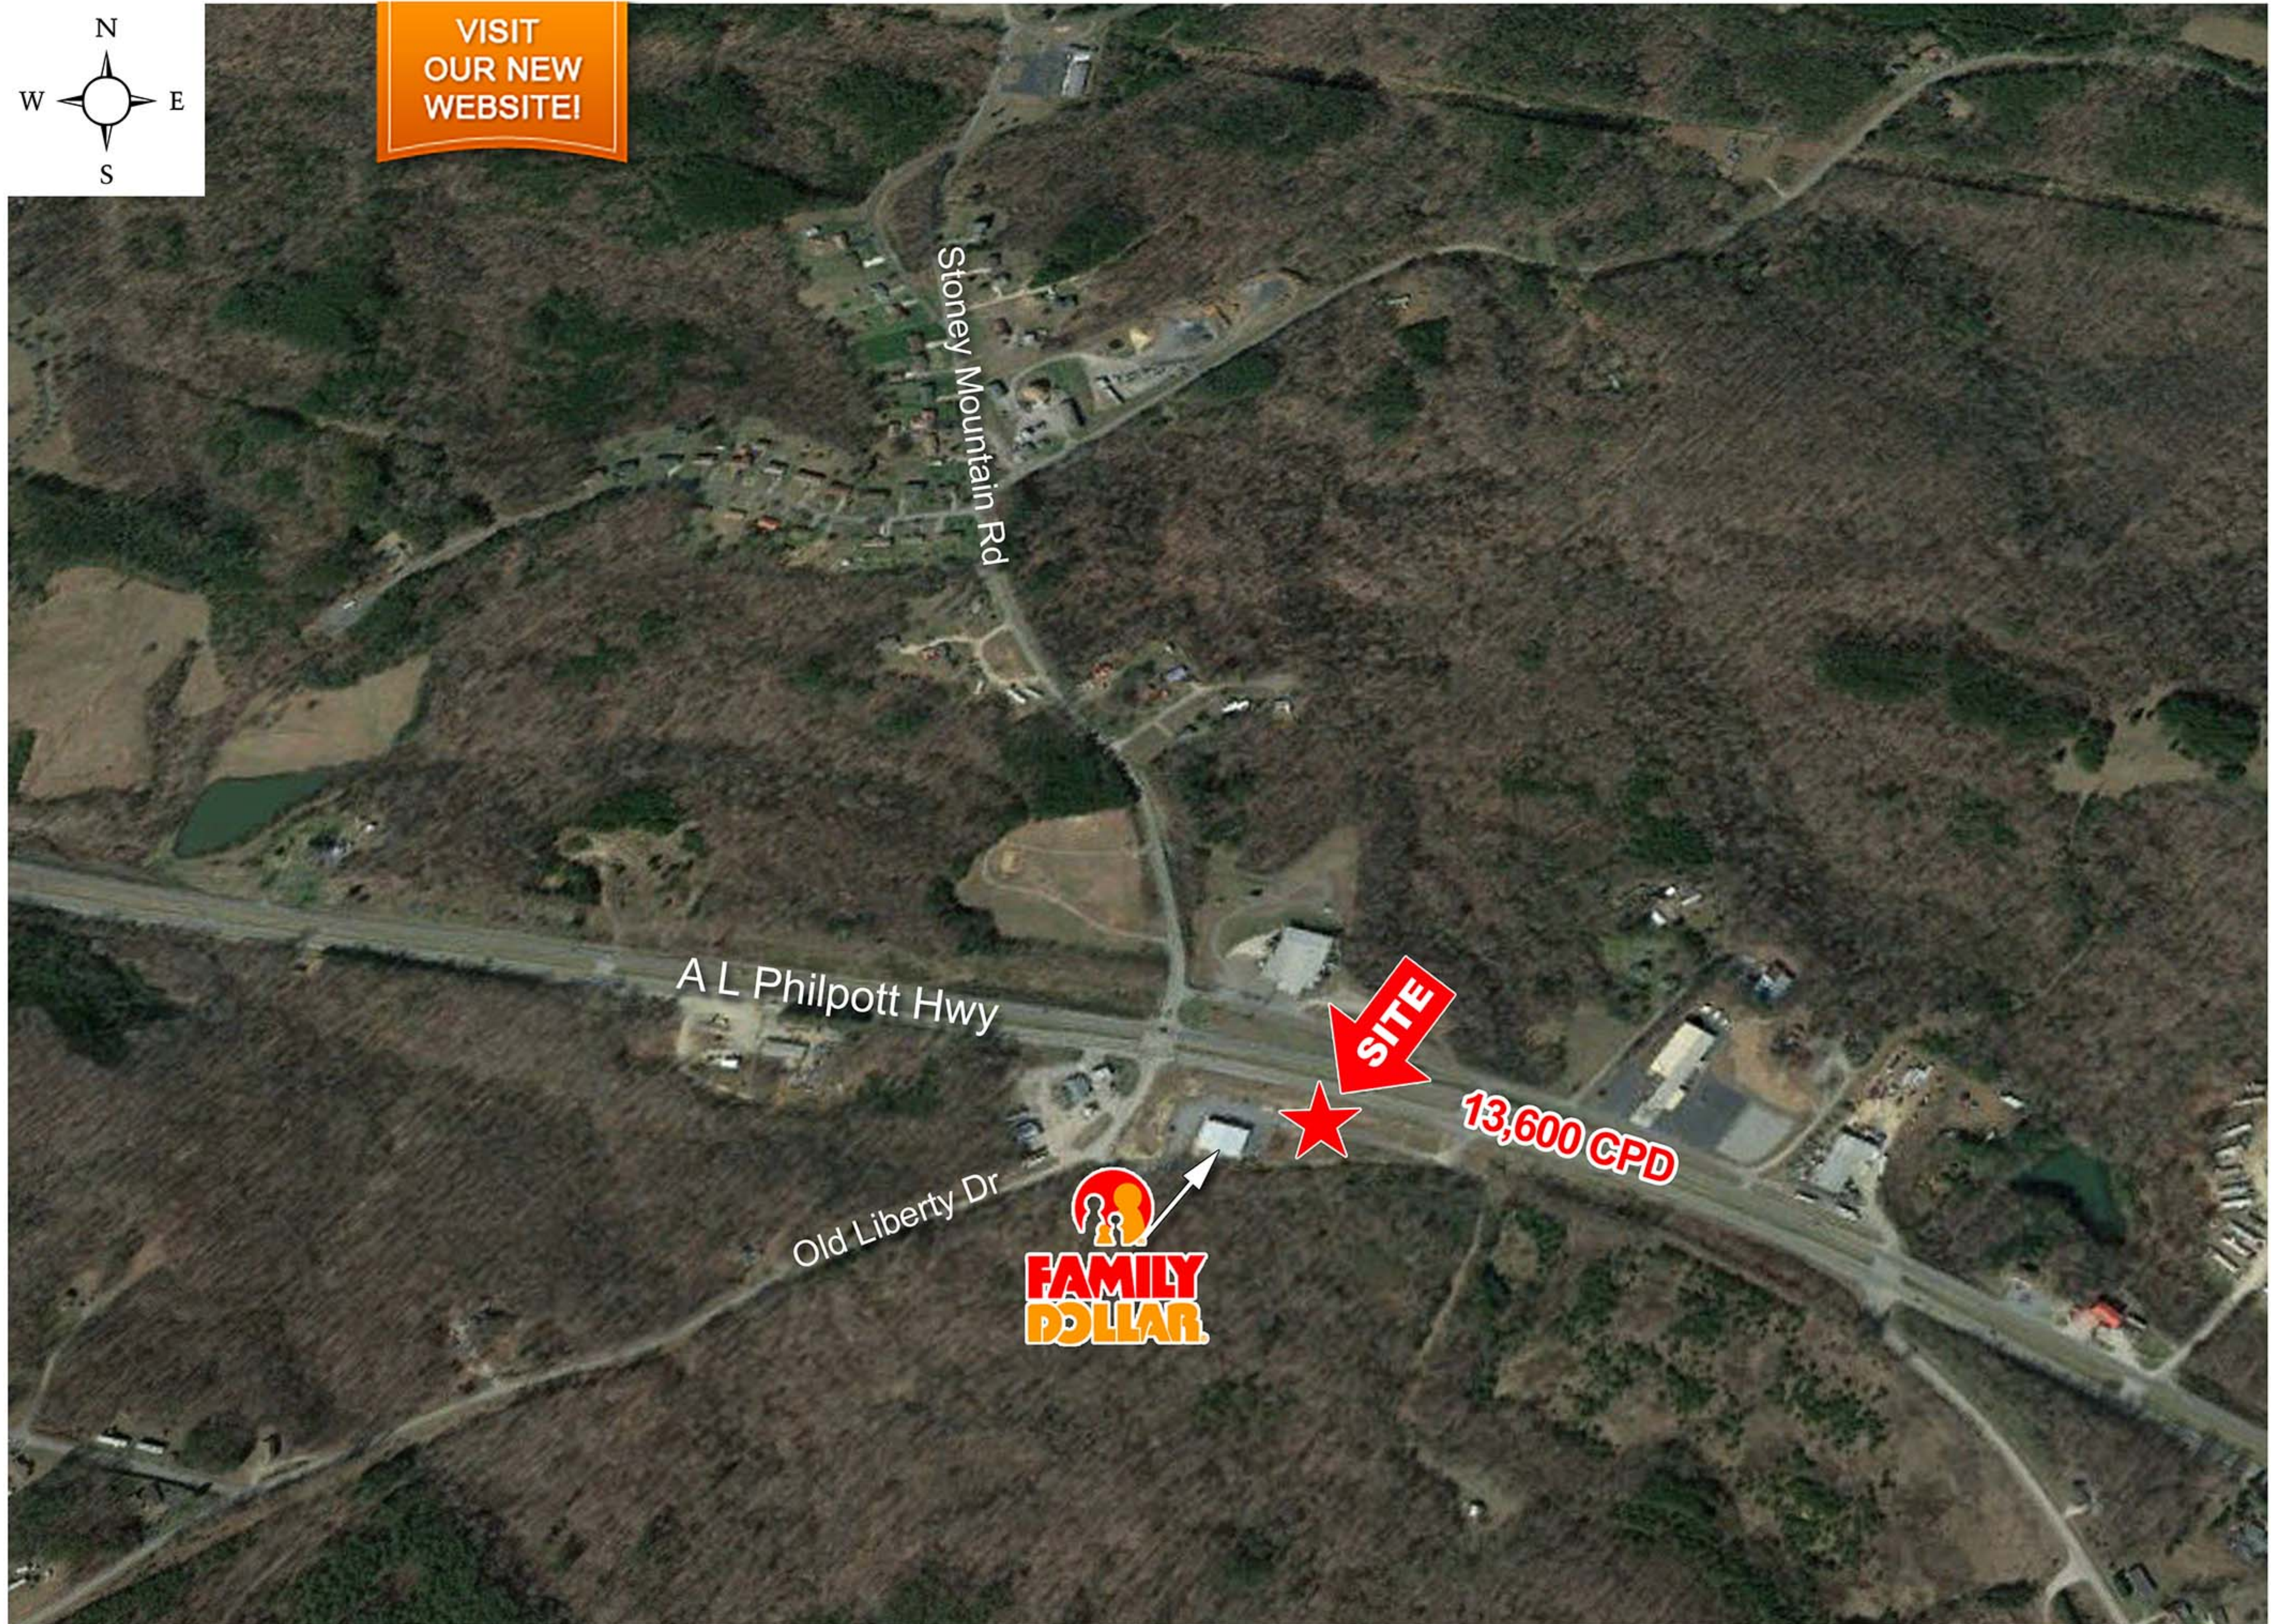

Axton Property

A L Philpott Hwy @ Walsh Park Dr

LAND FOR SALE/ LEASE OR BUILD-TO-SUIT

Axton, VA - Henry County

VISIT OUR NEW WEBSITE!

www.developwithpc.com

PROPERTY SIZE: +/- 1.3 ACRES

DEMOGRAPHICS*