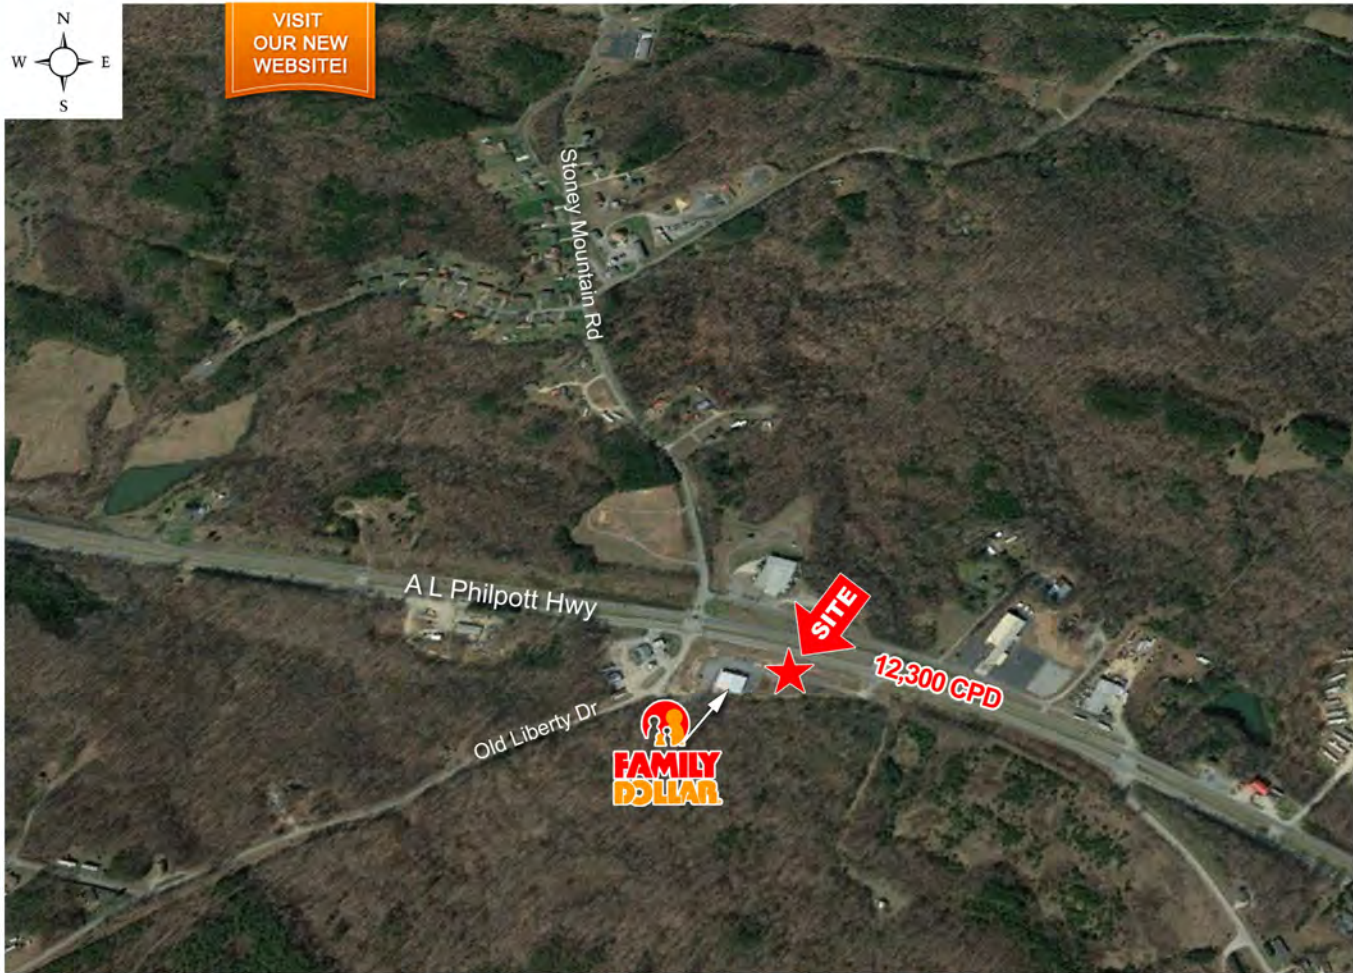

Axton Property

A L Philpott Hwy @ Walsh Park Dr

LAND FOR SALE / LEASE OR BUILD-TO-SUIT

Axton, VA - Henry County

VISIT
OUR NEW
WEBSITE!

www.developwithpc.com

PROPERTY SIZE: +/- 1.3 ACRES

DEMOGRAPHICS*