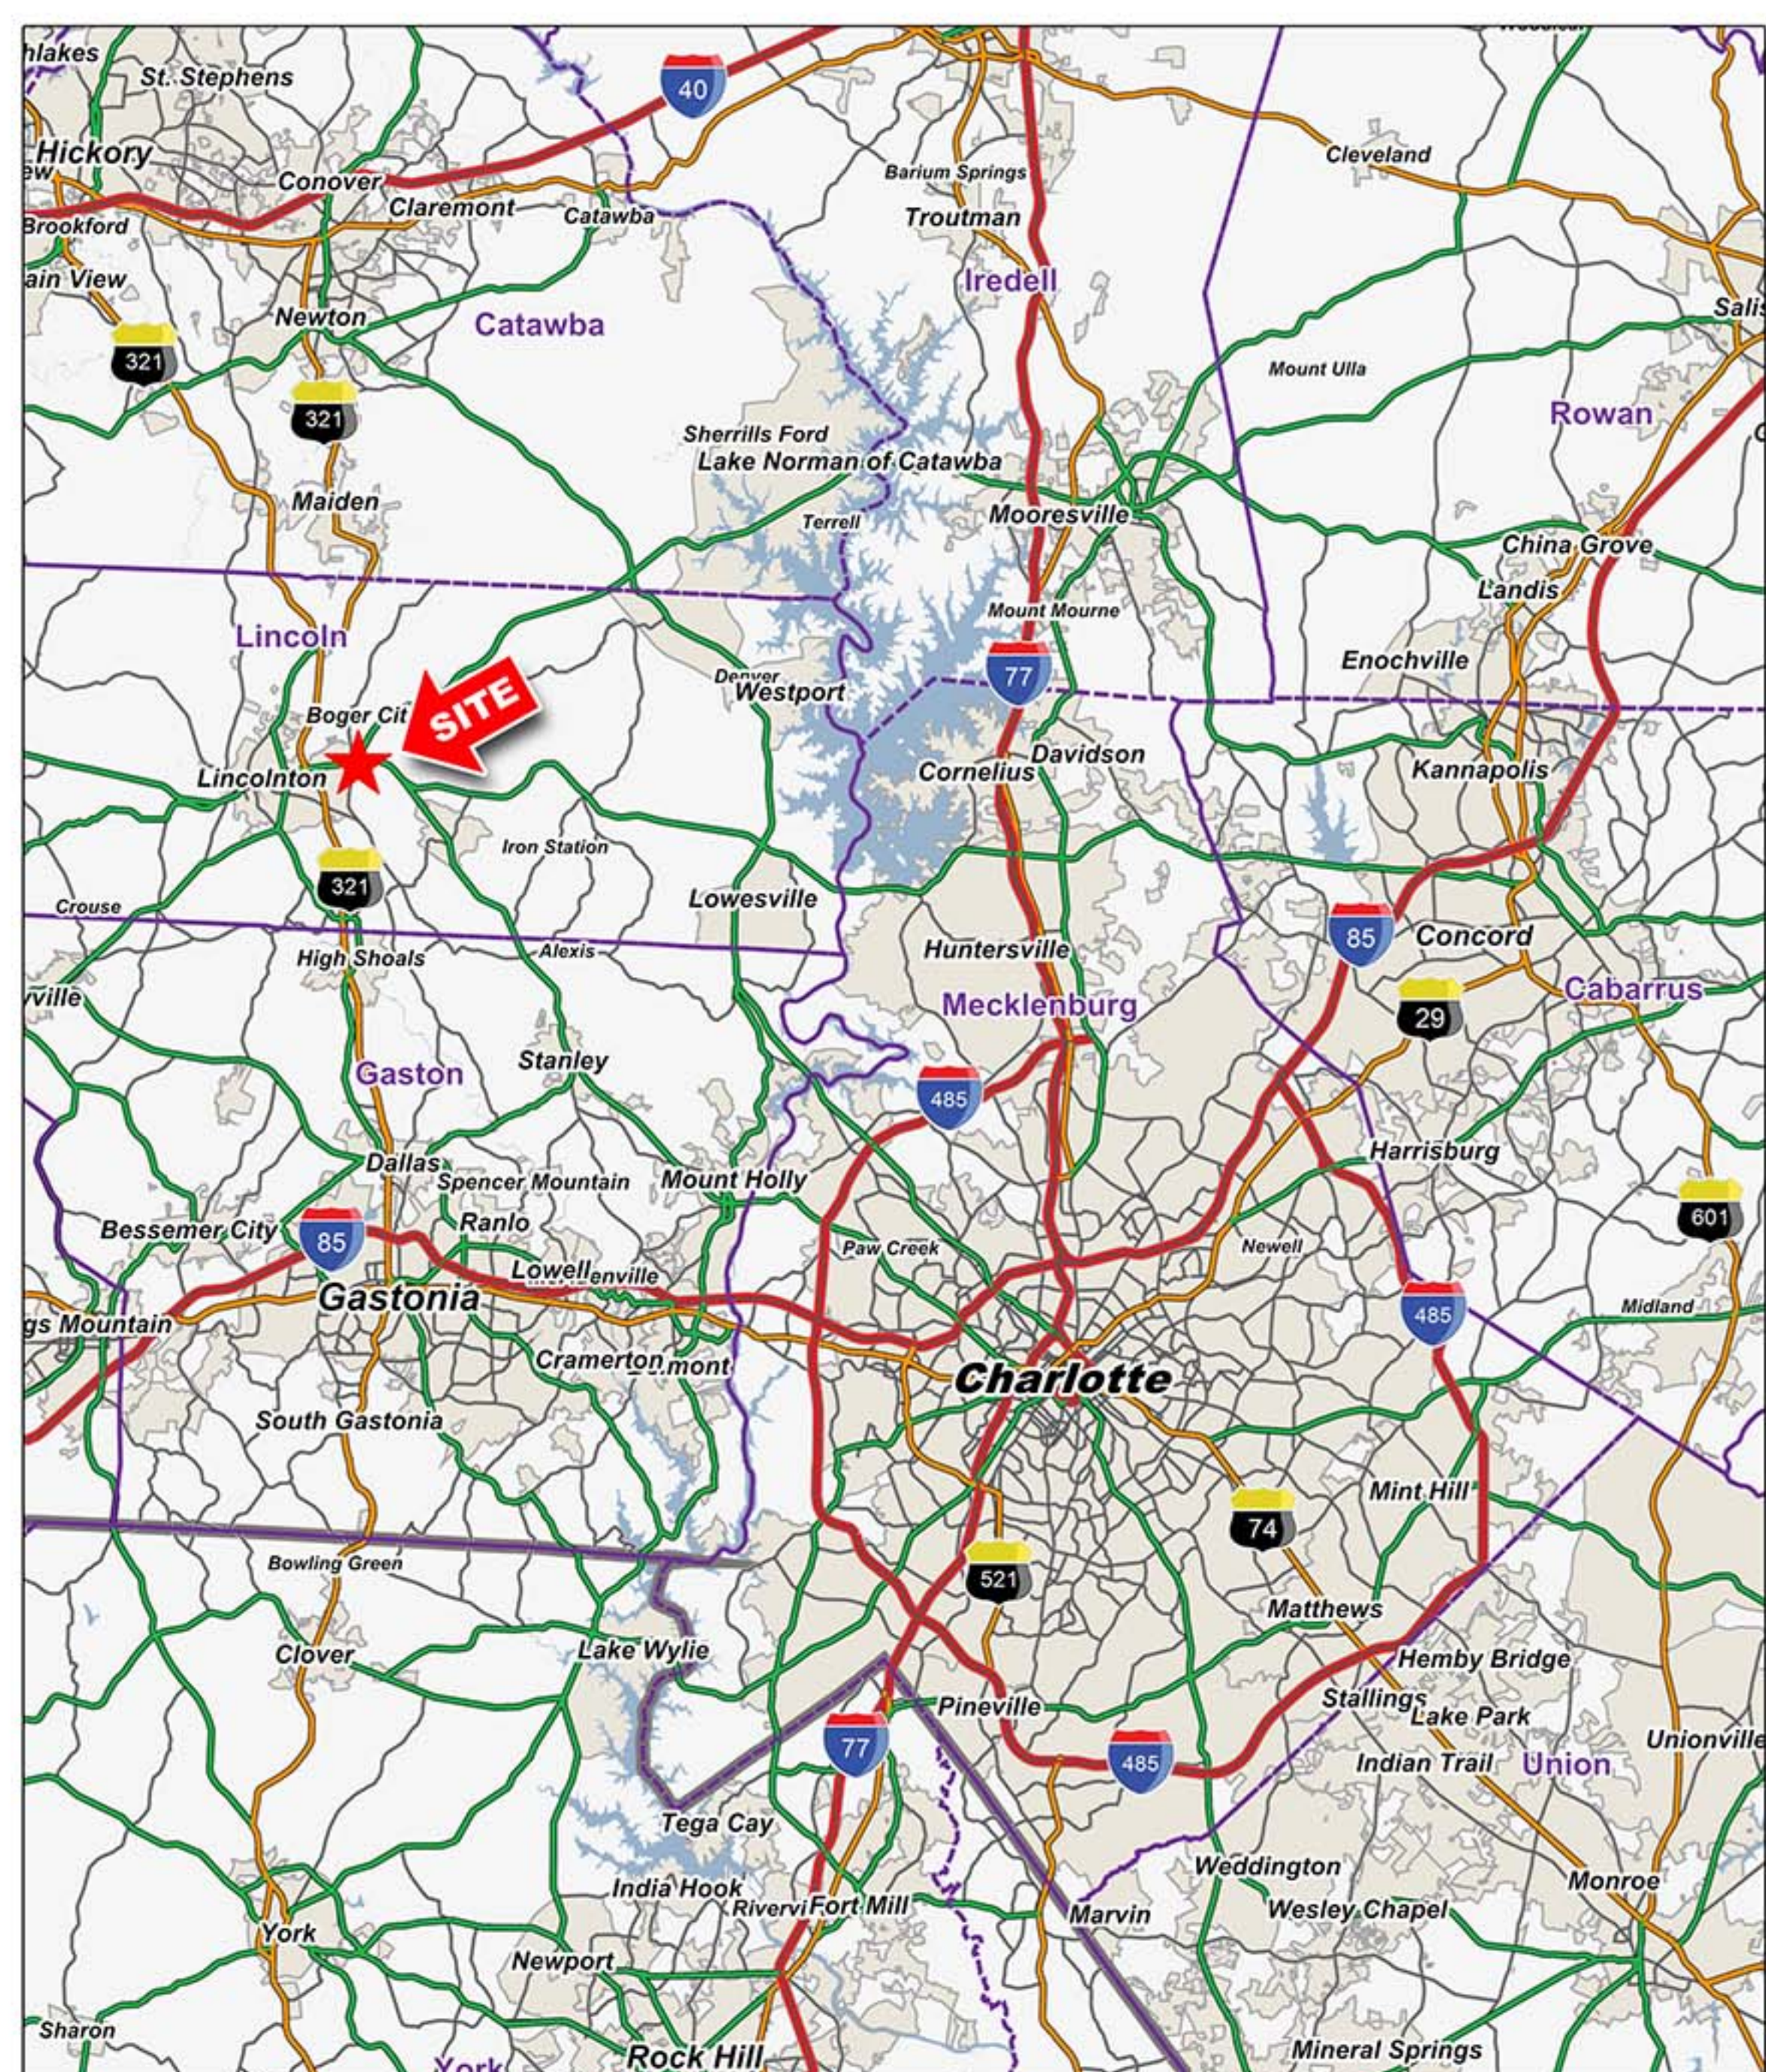

Carolina Shopping Center

2671 East Main Street

NEIGHBORHOOD SHOPPING CENTER

Lincolnton, NC - Lincoln County

www.developwithpc.com

PROPERTY SIZE: +/- 6,500 SF

DEMOGRAPHICS*

	1 Mile	3 Mile	5 Mile	10 Mile
2023 Est. Population	4,248	18,055	34,697	86,065
2023 Est. Avg HH Inc	\$82,708	\$77,666	\$80,330	\$85,192
2023 Est. Employees	1,034	7,948	11,755	19,211

*Demographic Source: Applied Geographic Solutions 4/2023, TIGER Geography
*Calculated using Weighted Block Centroid from Block Groups

For More Information Call

Bill Spurrier

(704) 736-4390

bills@piedcorp.com