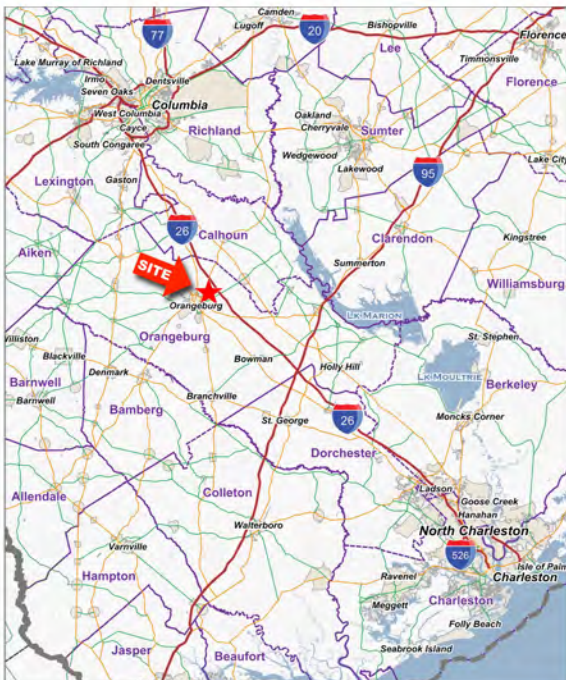

Highway 601

Highway 601 @ Saint Matthews Road

LAND FOR SALE/ LEASE OR BUILD-TO-SUIT

www.developwithpc.com

Orangeburg, SC - Orangeburg County

VISIT
OUR NEW
WEBSITE!

www.developwithpc.com

PROPERTY SIZE: +/- 8 ACRES

DEMOGRAPHICS*

	1 Mile	3 Mile	5 Mile	10 Mile
2020 Est. Population	975	19,316	32,349	52,843
2020 Est. Avg HH Inc	\$50,772	\$51,081	\$51,683	\$54,170
2020 Est. Employees	1,836	15,823	22,457	27,231

*Demographic Source: Applied Geographic Solutions 4/2020, TIGER Geography
*Calculated using Weighted Block Centroid from Block Groups